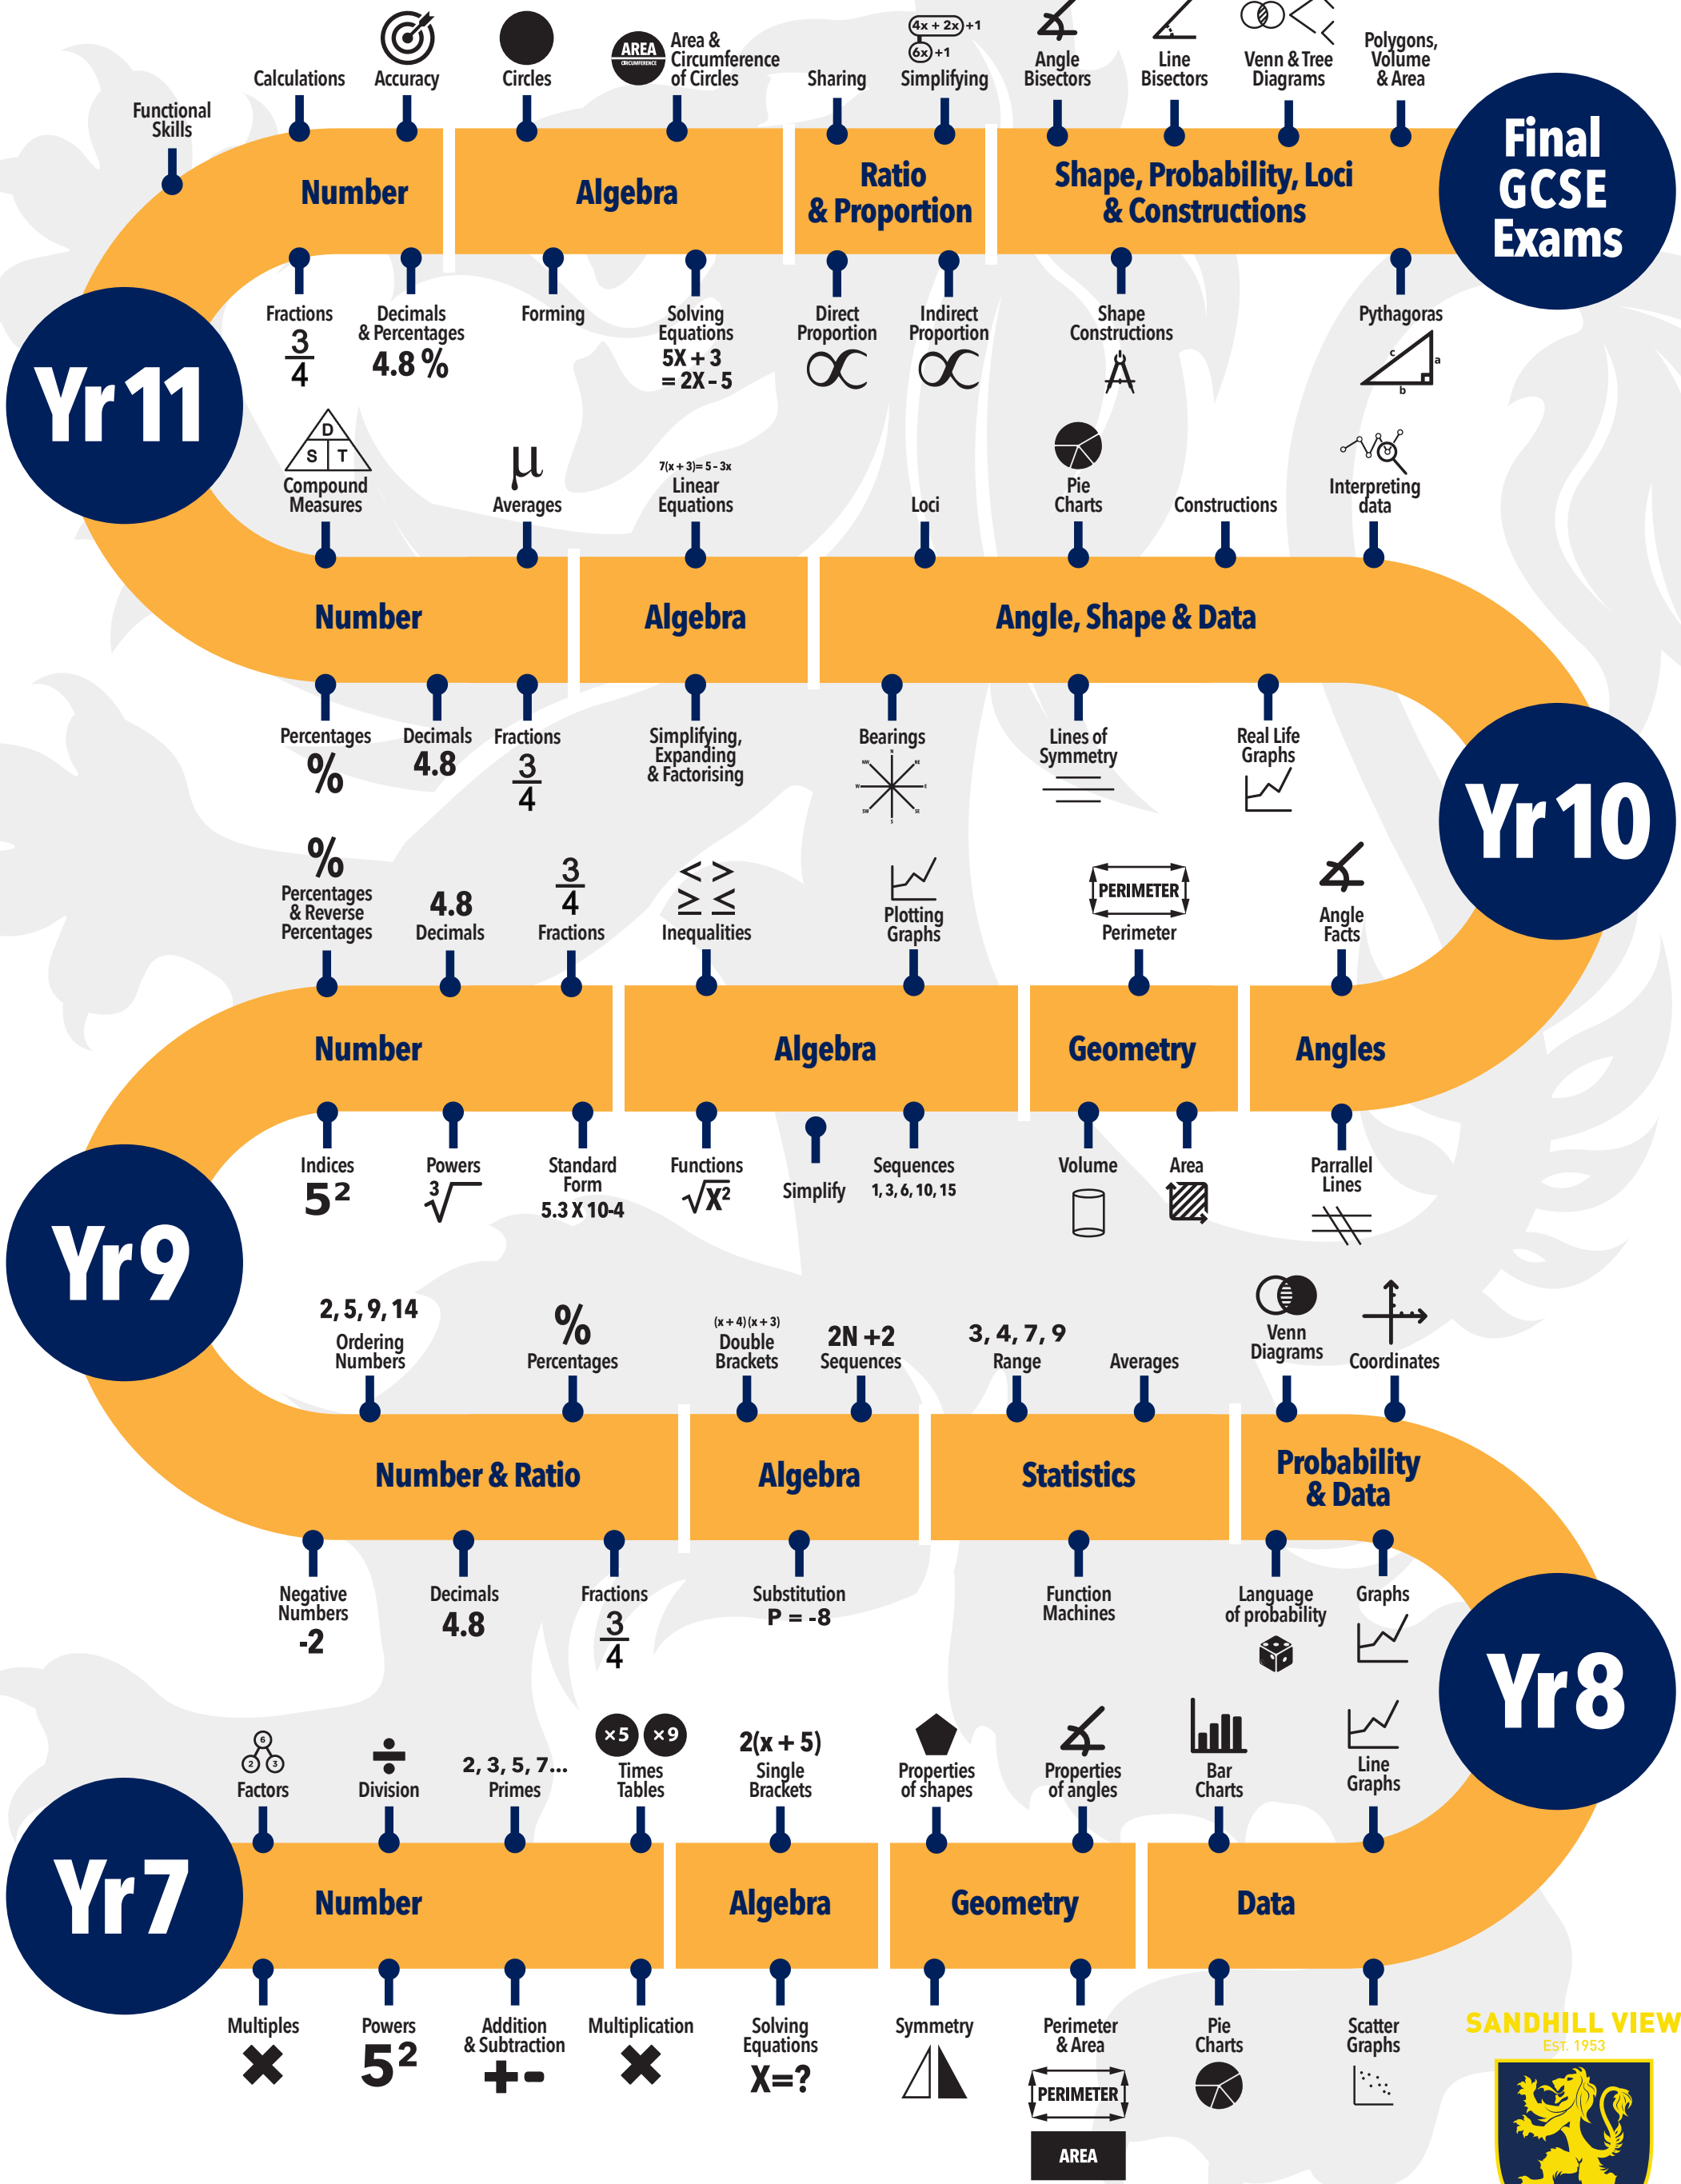

# Maths (Nurture) Learning Journey

**Final GCSE Exams**

**Yr 11**

**Yr 10**

**Yr 9**

**Yr 8**

**Yr 7**